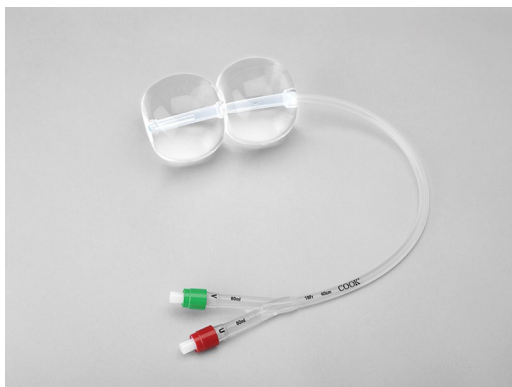

Bakri® Postpartum Balloon with Rapid Instillation Components

Used to provide temporary control or reduction of postpartum uterine bleeding when conservative management is warranted.

- Can be used following vaginal or cesarean delivery.
- Includes rapid instillation components to facilitate inflation of the balloon.
- May be used with B-lynch compression sutures if clinically warranted.
- Is constructed of latex-free silicone.
- Includes a syringe, a dual check valve, and 180 cm of tubing with attached bag spike.

Order Number	Reference Part Number	Catheter Fr	Length cm	Balloon Volume mL
G24237	J-SOSR-100500	24.0	54	500

Some products or part numbers may not be available in all markets. Contact your local Cook representative or Customer Support & Delivery for details.

Cook® Cervical Ripening Balloon

Used for mechanical dilation of the cervical canal prior to labor induction at term when the cervix is unfavorable for induction.

- Does not require traction.
- Creates steady pressure on the internal and external os throughout the dilation process.
- Allows for a completely mechanical dilation method.

Cook® Cervical Ripening Balloon with Stylet

Used for mechanical dilation of the cervical canal prior to labor induction at term when the cervix is unfavorable for induction.

- Does not require traction.
- Creates steady pressure on the internal and external os throughout the dilation process.
- Allows for a completely mechanical dilation method.
- Includes stylet to facilitate placement.