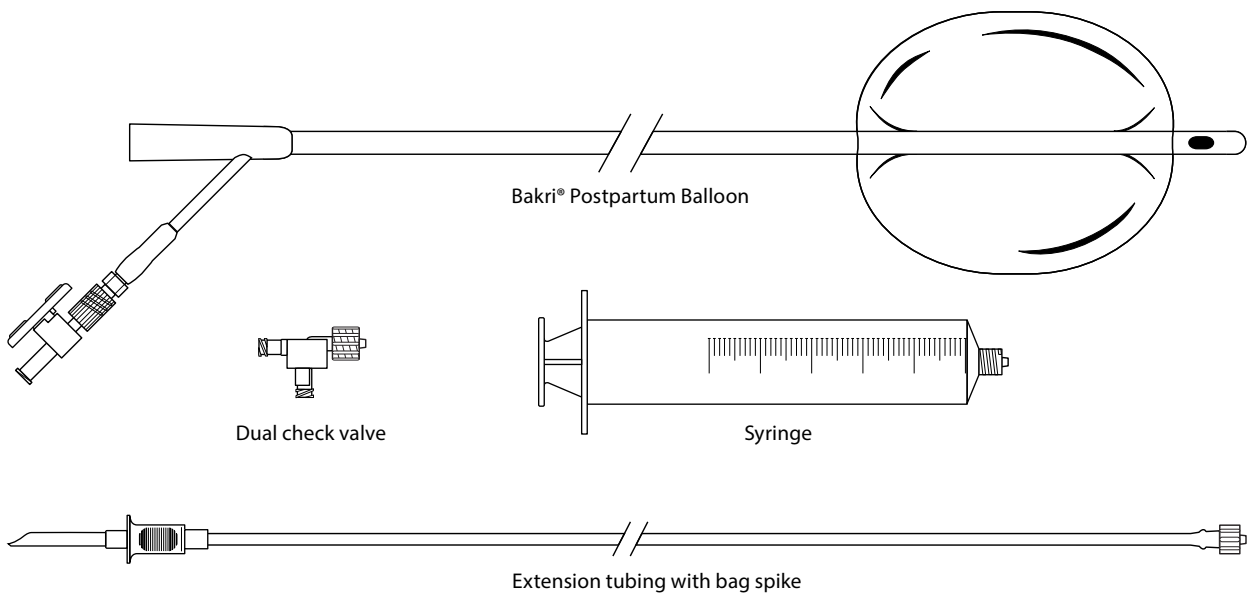

Bakri® Postpartum Balloon with Rapid Instillation Components

Used to provide temporary control or reduction of postpartum uterine bleeding when conservative management is warranted.

- Can be used following vaginal or cesarean delivery.
- Includes rapid instillation components to facilitate inflation of the balloon.
- May be used with B-lynch compression sutures if clinically warranted.
- Is constructed of latex-free silicone.
- Includes a syringe, a dual check valve, and 180 cm of tubing with attached bag spike.

Order Number	Reference Part Number	Catheter Fr	Length cm	Balloon Volume mL
G24237	J-SOSR-100500	24.0	54	500

Some products or part numbers may not be available in all markets. Contact your local Cook representative or Customer Support & Delivery for details.

Cook® Cervical Ripening Balloon

Used for mechanical dilation of the cervical canal prior to labor induction at term when the cervix is unfavorable for induction.

- Does not require traction.
- Creates steady pressure on the internal and external os throughout the dilation process.
- Allows for a completely mechanical dilation method.

Cook® Cervical Ripening Balloon with Stylet

Used for mechanical dilation of the cervical canal prior to labor induction at term when the cervix is unfavorable for induction.

- Does not require traction.
- Creates steady pressure on the internal and external os throughout the dilation process.
- Allows for a completely mechanical dilation method.
- Includes stylet to facilitate placement.