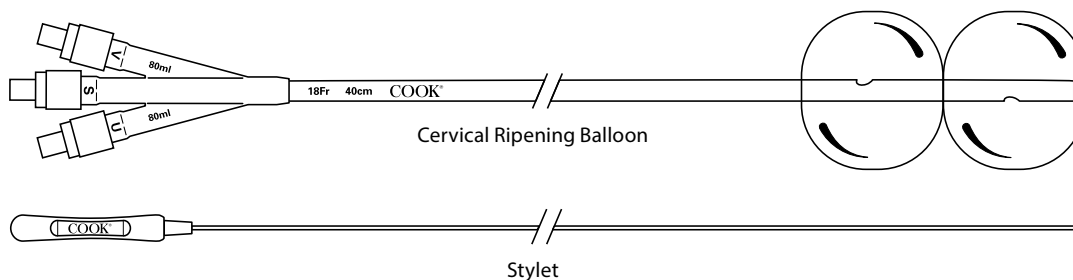

Bakri® Postpartum Balloon with Rapid Instillation Components

Used to provide temporary control or reduction of postpartum uterine bleeding when conservative management is warranted.

- Can be used following vaginal or cesarean delivery.
- Includes rapid instillation components to facilitate inflation of the balloon.
- May be used with B-lynch compression sutures if clinically warranted.
- Is constructed of latex-free silicone.
- Includes a syringe, a dual check valve, and 180 cm of tubing with attached bag spike.

Cook® Cervical Ripening Balloon

Used for mechanical dilation of the cervical canal prior to labor induction at term when the cervix is unfavorable for induction.

- Does not require traction.
- Creates steady pressure on the internal and external os throughout the dilation process.
- Allows for a completely mechanical dilation method.

Order Number	Reference Part Number	Catheter Fr	Length cm	Balloon Volume mL
G48149	J-CRB-184000	18.0	40	80

Some products or part numbers may not be available in all markets. Contact your local Cook representative or Customer Support & Delivery for details.

Cook® Cervical Ripening Balloon with Stylet

Used for mechanical dilation of the cervical canal prior to labor induction at term when the cervix is unfavorable for induction.

- Does not require traction.
- Creates steady pressure on the internal and external os throughout the dilation process.
- Allows for a completely mechanical dilation method.
- Includes stylet to facilitate placement.