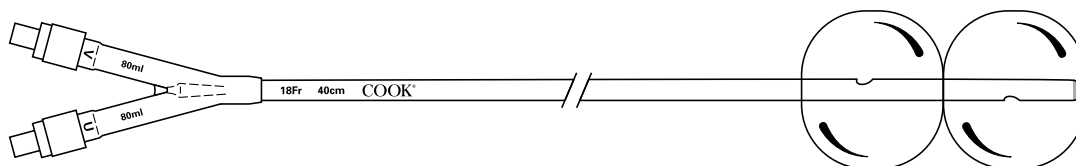

Bakri® Postpartum Balloon with Rapid Instillation Components

Used to provide temporary control or reduction of postpartum uterine bleeding when conservative management is warranted.

- Can be used following vaginal or cesarean delivery.
- Includes rapid instillation components to facilitate inflation of the balloon.
- May be used with B-lynch compression sutures if clinically warranted.
- Is constructed of latex-free silicone.
- Includes a syringe, a dual check valve, and 180 cm of tubing with attached bag spike.

Order Number	Reference Part Number	Catheter Fr	Length cm	Balloon Volume mL
G24237	J-SOSR-100500	24.0	54	500

Some products or part numbers may not be available in all markets. Contact your local Cook representative or Customer Support & Delivery for details.

Cook® Cervical Ripening Balloon

Used for mechanical dilation of the cervical canal prior to labor induction at term when the cervix is unfavorable for induction.

- Does not require traction.
- Creates steady pressure on the internal and external os throughout the dilation process.
- Allows for a completely mechanical dilation method.

Order Number	Reference Part Number	Catheter Fr	Length cm	Balloon Volume mL
G48149	J-CRB-184000	18.0	40	80

Some products or part numbers may not be available in all markets. Contact your local Cook representative or Customer Support & Delivery for details.